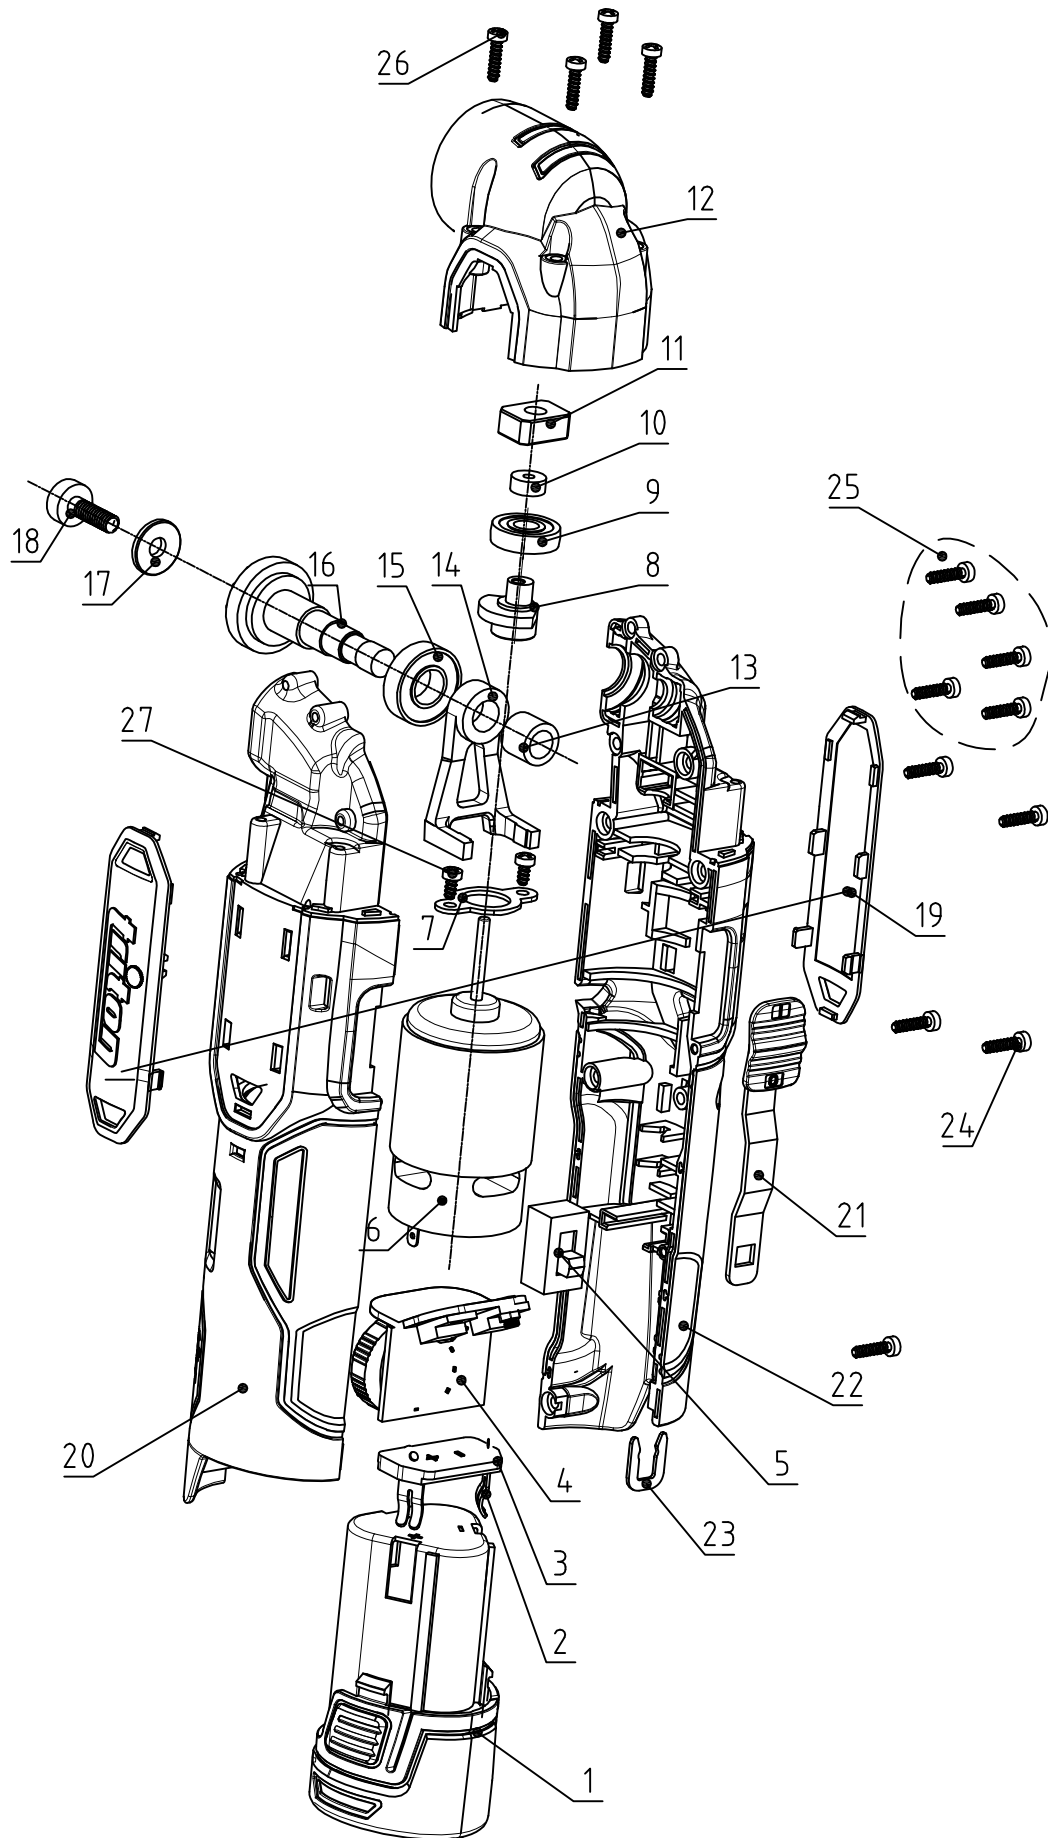

# T120T - Oscillating Multi-Tool 12V

## **T120T - Oscillating Multi-Tool 12V**

<b>No.</b>	<b>Description</b>	<b>Qty.</b>
1	Battery Pack	1
2	Connector	1
3	Connector Plate	1
4	Speed Controller	1
5	Switch button	1
6	Motor	1
7	Motor Bracket	1
8	Eccentric block	1
9	Bearing S607	1
10	Bearing R2ZZ	1
11	Bearing housing	1
12	Head Housing	1
13	Needle Bearing	1
14	Bracket	1
15	Bearing 6900Z	1
16	Shaft	1
17	Belleville Washer	1
18	Screw M5*16	1
19	L/R Decorative Pieces	1
20	Left Clam Shell	1
21	Push Button of Switch	1
22	Right Clam Shell	1
23	Clip	1
24	Self-tapping Screw ST3*14	5
25	Self-tapping Screw ST3*12	5
26	Self-tapping Screws ST3*20	4
27	Screw M3*6	2